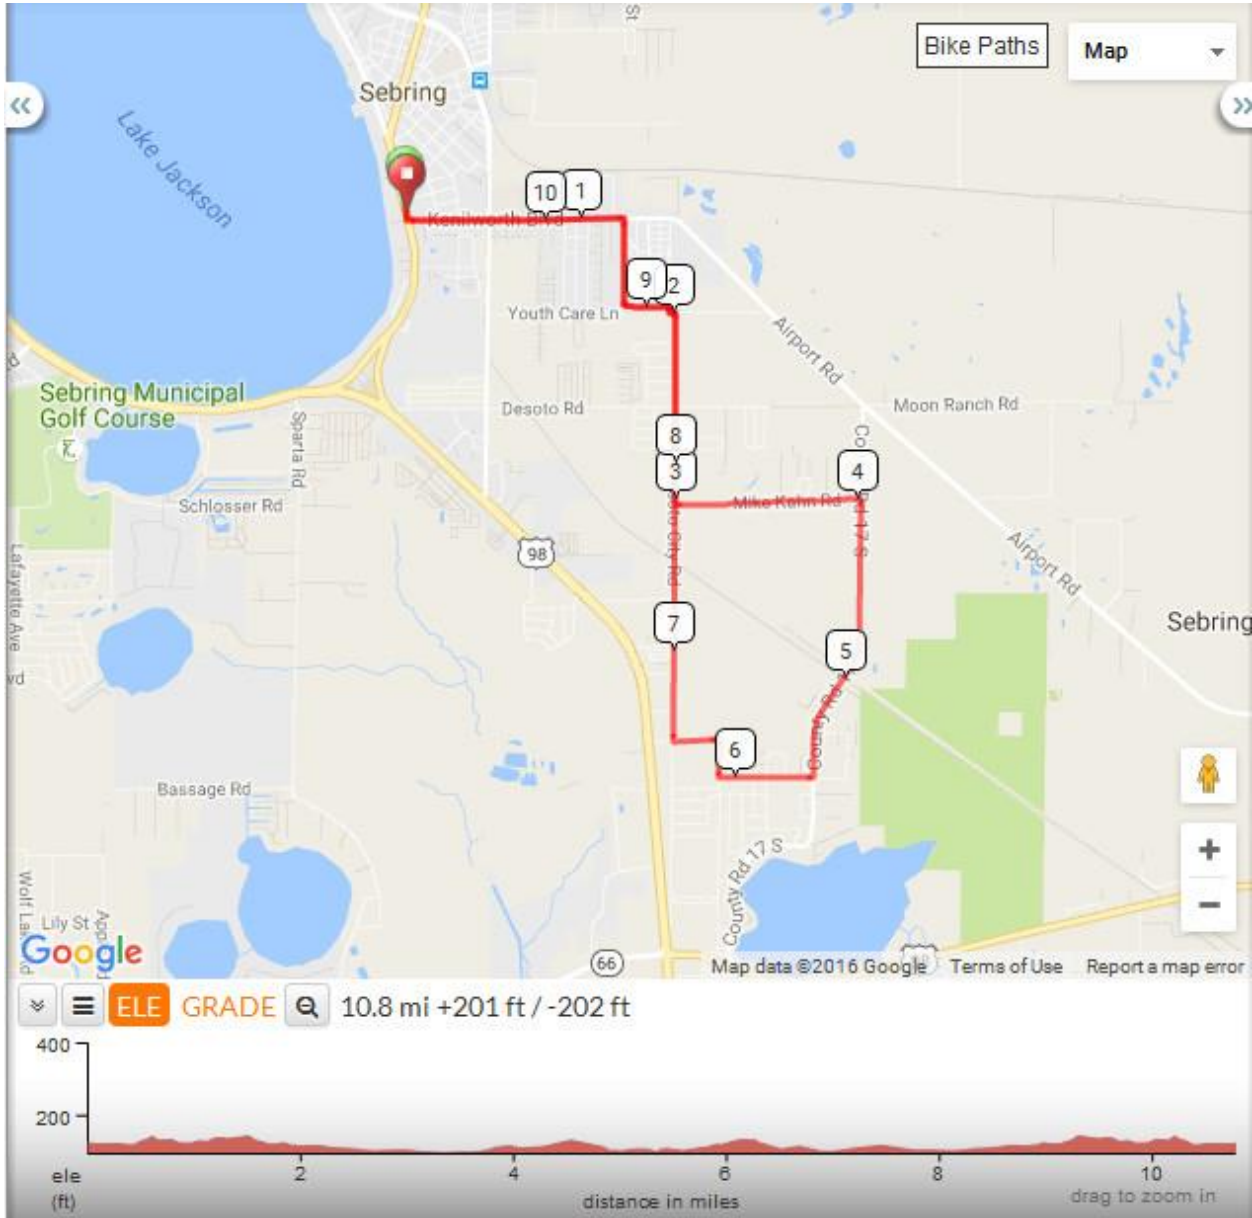

ToS Daily 11M DeSoto City Ride (Blue) - Emergency Contact 410-458-0206

Cue Sheet

Leg	Dir	Type	Notes	Total
	←	Left	Turn left on SE Lakeview Dr	0.0
0.1	←	Left	Turn left onto Kenilworth Blvd	0.1

Leg	Dir	Type	Notes	Total
1.2	→	Right	Turn right onto Rainbow Ave	1.2
0.5	←	Left	Turn left onto Howard St	1.7
0.2	→	Right	Turn right onto Orange Blossom Ave	1.9
0.0	←	Left	Orange Blossom Ave turns left and becomes Peters Rd	2.0
0.0	→	Right	Turn right onto Desoto City Rd	2.0
1.0	←	Left	Turn left onto Mike Kahn Rd	3.0
1.0	→	Right	Turn right onto County Rd 17 S	4.0
1.6	→	Right	Turn right onto Pioneer St	5.6
0.5	→	Right	Turn right onto Old Plantation Ave	6.1
0.2	←	Left	Old Plantation Ave turns left and becomes Lunsford Rd	6.3
0.3	→	Right	Turn right onto Desoto City Rd	6.5
2.3	←	Left	Turn left onto Peters Rd	8.8
0.0	→	Right	Peters Rd turns right and becomes Orange Blossom Ave	8.8
0.0	←	Left	Turn left onto Howard St	8.9
0.2	→	Right	Turn right onto Rainbow Ave	9.1
0.5	←	Left	Turn left onto Kenilworth Blvd	9.6
1.2	→	Right	Turn right onto Lakeview Dr	10.7
0.0	↑	Generic	End of route	10.8