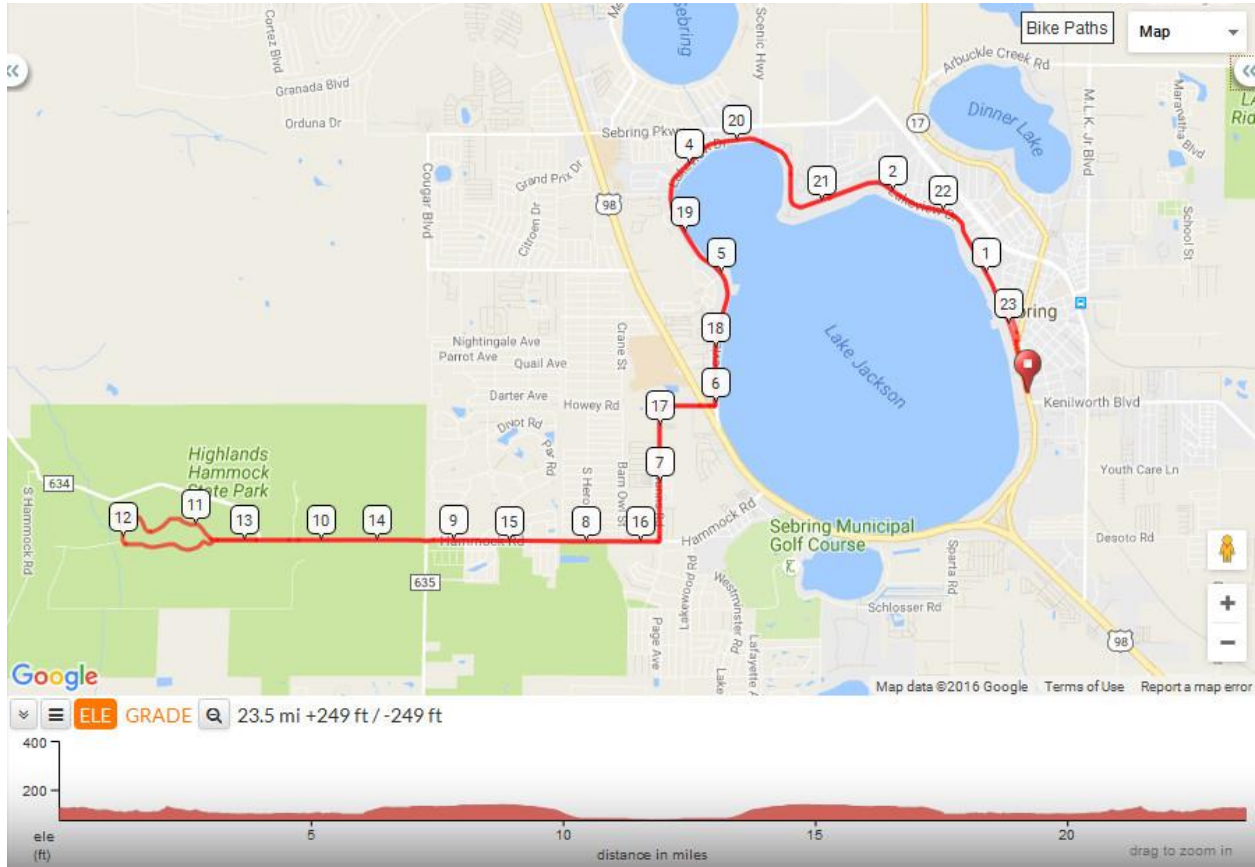

ToS Daily 24M Hammock State Park Ride (Orange) - Emergency Contact 410-458-0206

Cue Sheet

Leg	Dir	Type	Notes	Total
	→	Right	Turn right on SE Lakeview Dr	0.0
0.4	↑	Straight	Continue onto S Ridgewood Dr	0.4
0.1	←	Left	Slight left onto N Franklin St	0.4
0.2	←	Left	Turn left onto W Center Ave	0.6
0.0	→	Right	Turn right onto Lakeview Dr	0.6
5.4	→	Right	Turn right onto Flare Rd	6.0
0.4	←	Left	Flare Rd turns left and becomes Brunns Rd	6.4
1.0	→	Right	Turn right onto Hammock Rd	7.4
0.0	↑	Generic	Circle K can be used as Rest Stop	7.4
2.7	↑	Straight	Enter Highlands Hammock State Park	10.2

Leg	Dir	Type	Notes	Total
0.7	→	Right	Slight right onto Main Hammock Dr	10.8
2.0	→	Right	Turn right to return to Ranger's Station	12.8
0.7	↑	Generic	Leave park on Hammock Rd	13.4
1.0	↑	Straight	Continue straight on Hammock Rd	14.4
1.7	↑	Generic	Circle K can be used as Rest Stop	16.1
0.0	←	Left	Turn left onto Brunns Rd	16.1
1.0	→	Right	Brunns Rd turns right and becomes Flare Rd	17.1
0.4	←	Left	Turn left onto Lakeview Dr	17.6
6.0	↑	Generic	End of route	23.5