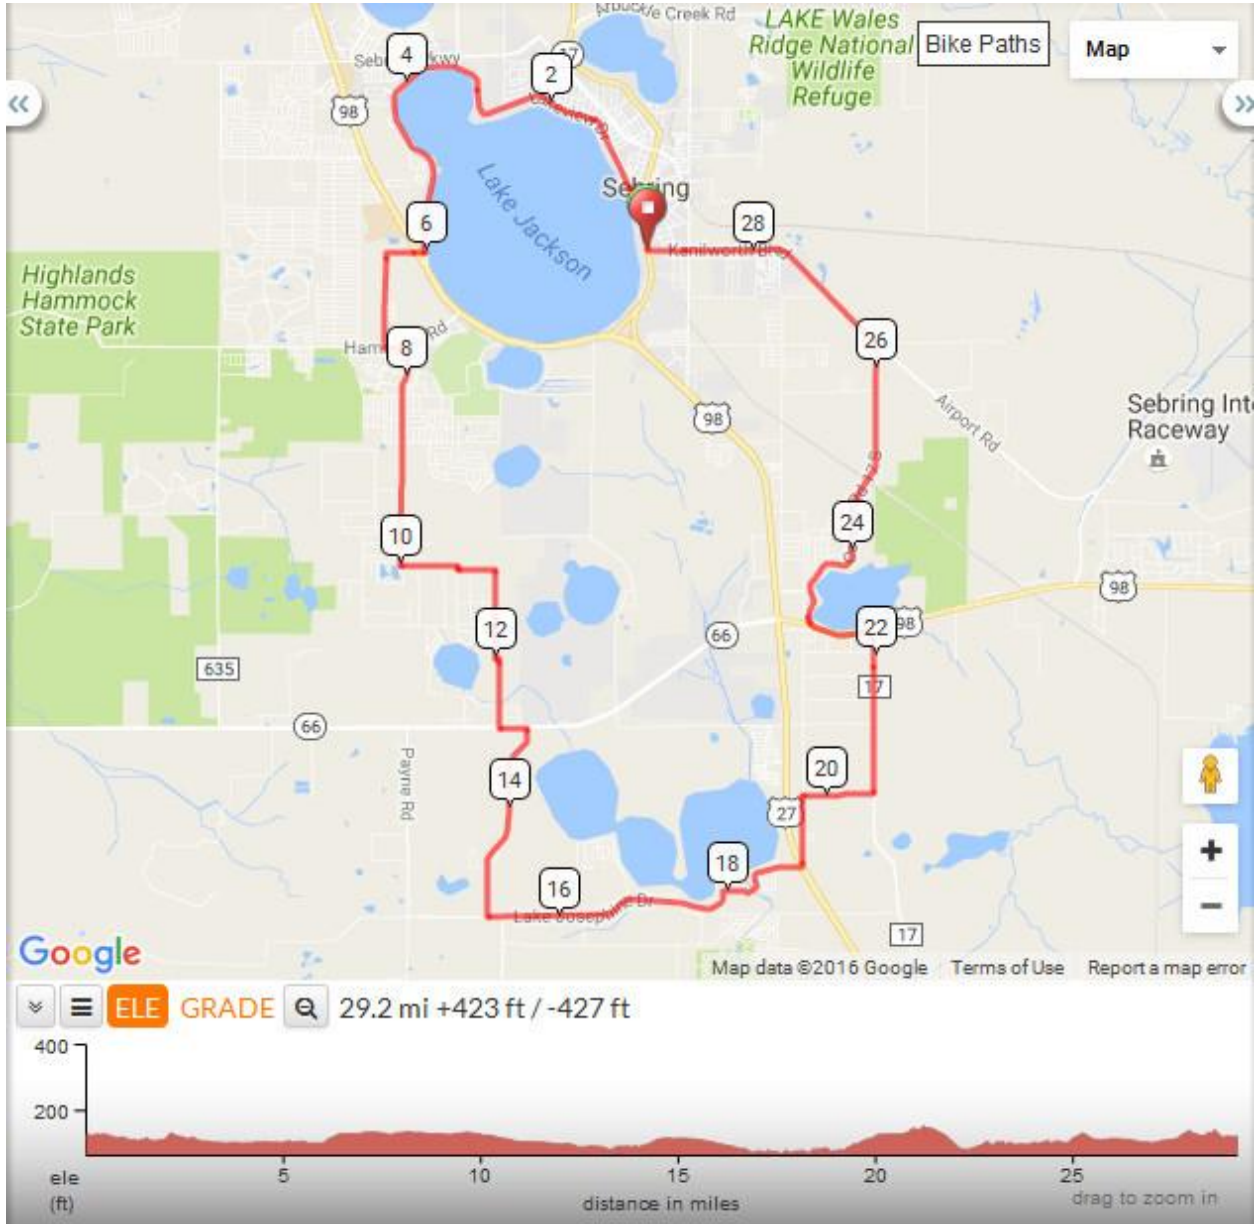

ToS Sat 29M Lake Josephine Ride (Yellow) - Emergency Contact 410-458-0206

Cue Sheet

Leg	Dir	Type	Notes	Total
0.4	→	Right	Turn right on SE Lakeview Dr	0.0
0.4	↑	Straight	Continue onto S Ridgewood Dr	0.4

Leg	Dir	Type	Notes	Total
0.1	←	Left	Slight left onto N Franklin St	0.4
0.2	←	Left	Turn left onto W Center Ave	0.6
0.0	→	Right	Turn right onto Lakeview Dr	0.6
5.4	→	Right	Turn right onto Flare Rd	6.0
0.4	←	Left	Flare Rd turns left and becomes Brunns Rd	6.4
1.0	←	Left	Turn left onto Hammock Rd	7.4
0.3	→	Right	Turn right onto Lakewood Rd	7.7
2.3	←	Left	Turn left onto Woodbury Ave	10.0
0.6	→	Right	Woodbury Ave turns right and becomes Wolf Lake Rd	10.6
0.0	←	Left	Turn left onto Jonquil Ave	10.6
0.4	→	Right	Turn right onto Apple Rd	11.1
1.0	←	Left	Turn left onto Silver Terrace	12.0
0.0	→	Right	Silver Terrace turns right and becomes Burkett Ave	12.0
0.7	←	Left	Turn left onto FL-66 E	12.8
0.3	→	Right	Turn right onto S Orange Blossom Blvd	13.1
2.2	←	Left	Turn left onto Lake Josephine Dr	15.2
2.7	→	Right	Turn right to stay on Lake Josephine Dr	18.0
1.0	↑	Straight	Cross US 27 and continue left onto Twitty Rd	19.0
0.8	→	Right	Turn right to stay on E Twitty Rd	19.7
0.8	←	Left	Turn left onto County Rd 17	20.5
1.3	↑	Generic	Rest Stop on right at Forestry Station 8:00am - 12:00pm (leave right on County Rd 17)	21.8
0.5	←	Left	Turn left onto US-98 N	22.3
0.5	→	Right	Slight right at turn lane for County Rd 17 S	22.8
0.1	↑	Straight	Continue onto County Rd 17 S	22.9
3.3	←	Left	Turn left onto Kenilworth Blvd	26.3
2.9	→	Right	Turn right onto Lakeview Dr	29.1
0.0	↑	Generic	End of route	29.2